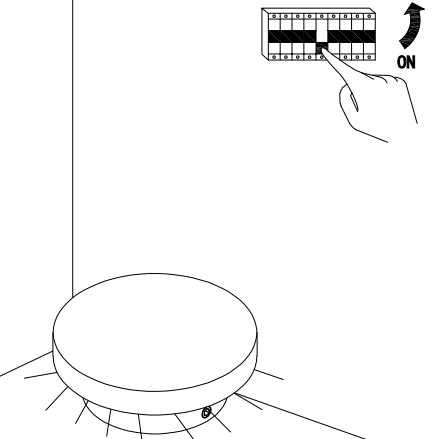

Installation Instruction

Model: OL7297
Input: AC100-240V
Power: 7W

Safety Notice:

Please read this installation instruction before you install, and must install by professional. If do not follow installation instruction, maybe lead to damage, fire or body hurt.

FLG-1

FLG-2

FLG-3

FLG-4

ACCESSORY BAG