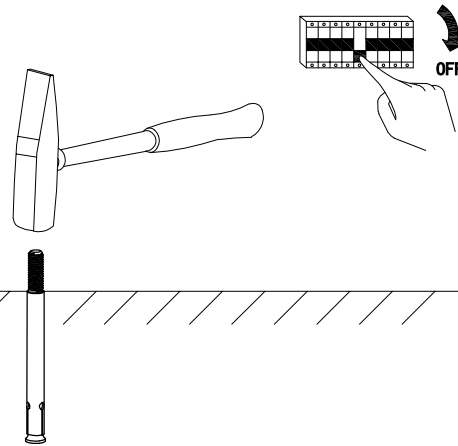

FLG-1

FLG-2