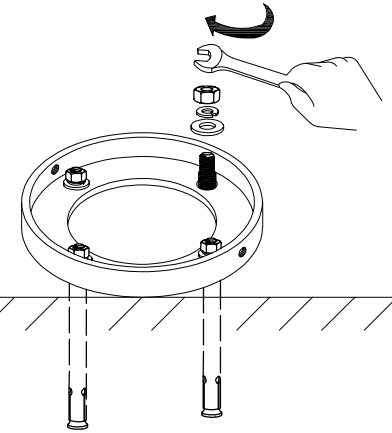

Installation Instruction

Model: OL7297
Input: AC100-240V
Power: 7W

Safety Notice:

Please read this installation instruction before you install, and must install by professional. If do not follow installation instruction, maybe lead to damage, fire or body hurt.

1. When use product, please pay attention to voltage.
2. Please use our local standard identification cable, and must be higher than product voltage and constant current.
3. Please power off before wiring or any operation.
4. If need to replace parts or repair, please ensure use specified parts of supplier and changed by supplier or other professional. If not be handled properly, it will lead to electric shock or other harmful effects.

FLG-2

ACCESSORY BAG