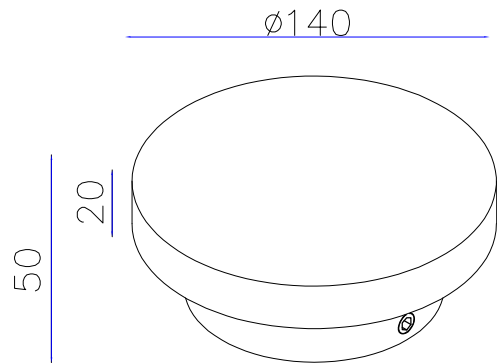

Installation Instruction

Model: OL7297
Input: AC100-240V
Power: 7W

Safety Notice:

Please read this installation instruction before you install, and must install by professional. If do not follow installation instruction, maybe lead to damage, fire or body hurt.

1. When use product, please pay attention to voltage.
2. Please use our local standard identification cable, and must be higher than product voltage and constant current.
3. Please power off before wiring or any operation.
4. If need to replace parts or repair, please ensure use specified parts of supplier and changed by supplier or other professional. If not be handled properly, it will lead to electric shock or other harmful effects.