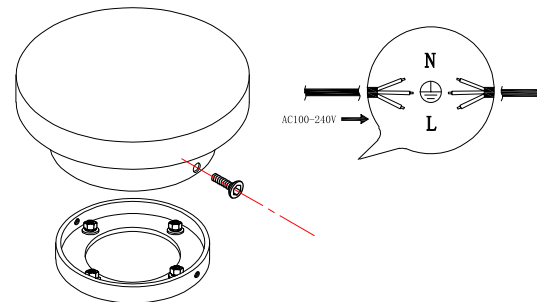

FLG-3

FLG-4