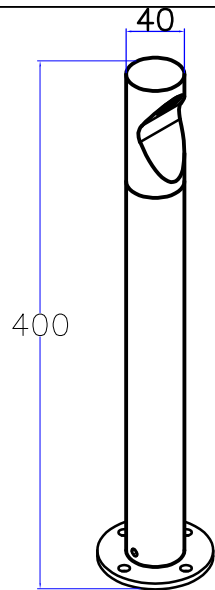

# Installation Instruction

Model:20244  
Input:AC100-240V  
Power:1\*3W

## Safety Notice:

Please read this installation instruction before you install, and must install by professional. If do not follow installation instruction, maybe lead to damage, fire or body hurt.

1. When use product, please pay attention to voltage.
2. Please use our local standard identification cable, and must be higher than product voltage and constant current.
3. Please power off before wiring or any operation.
4. If need to replace parts or repair, please ensure use specified parts of supplier and changed by supplier or other professional. If not be handled properly, it will lead to electric shock or other harmful effects.