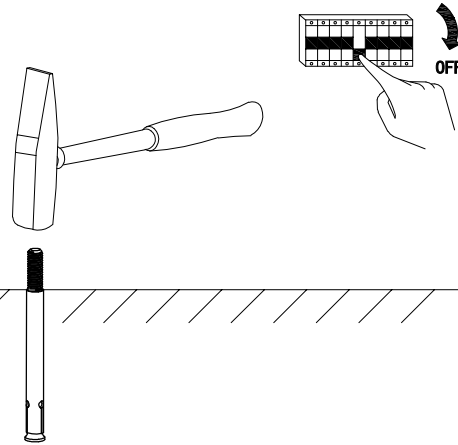

FLG-1

FLG-2