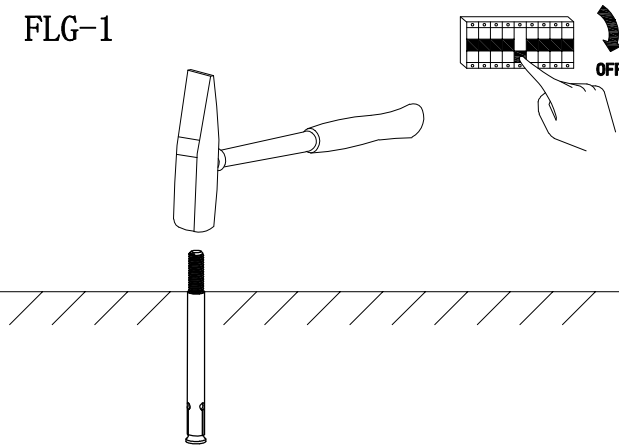

FLG-1

FLG-3

FLG-2