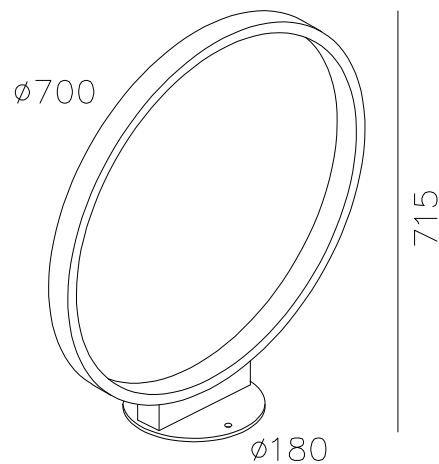

Installation Instruction

Model:20185
Input:AC220V
Power:5W

Safety Notice:

Please read this installation instruction before you install, and must install by professional. If do not follow installation instruction, maybe lead to damage, fire or body hurt.

1. When use product, please pay attention to voltage.
2. Please use our local standard identification cable, and must be higher than product voltage and constant current.
3. Please power off before wiring or any operation.
4. If need to replace parts or repair, please ensure use specified parts of supplier and changed by supplier or other professional . If not be handled properly, it will lead to electric shock or other harmful effects.